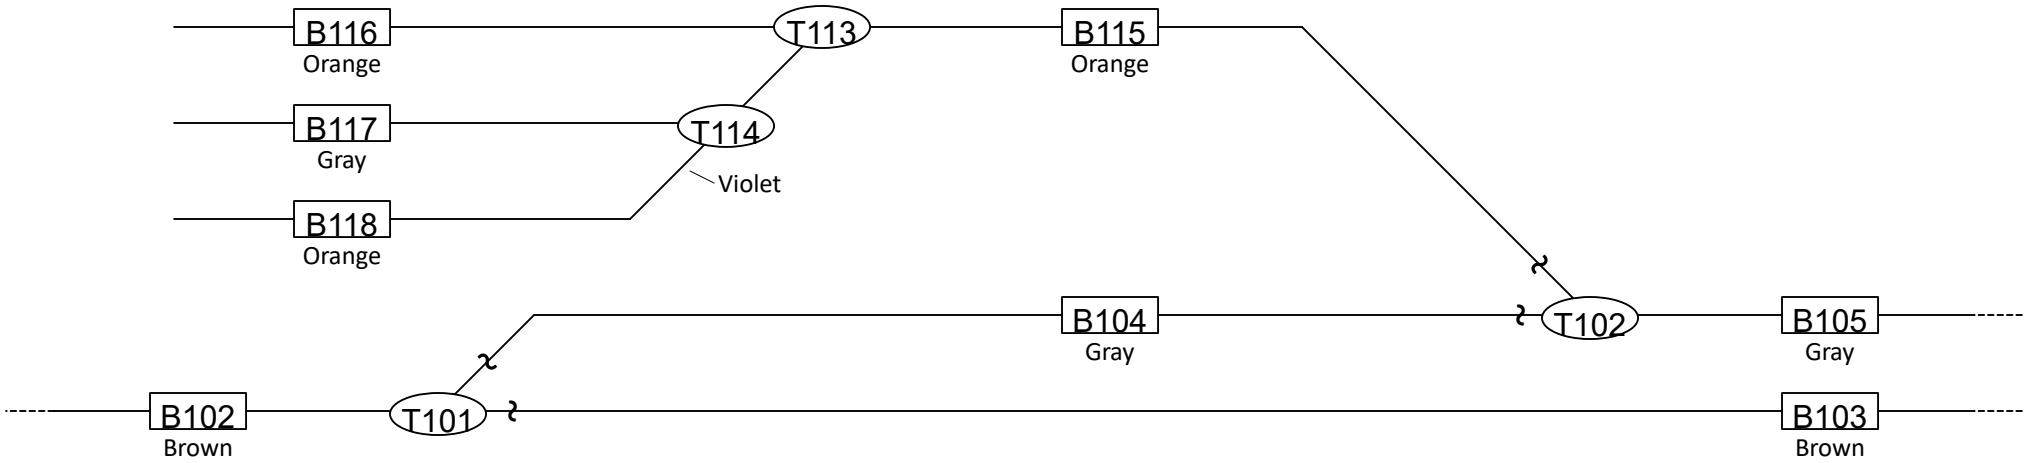

Hornell Model Railroad Club - Depot Layout

Panel G Numbering and Wire Colors

E ← → W

T101 LH turnout switch machine under end use wiring method B
 T102 RH turnout switch machine under body use wiring method B